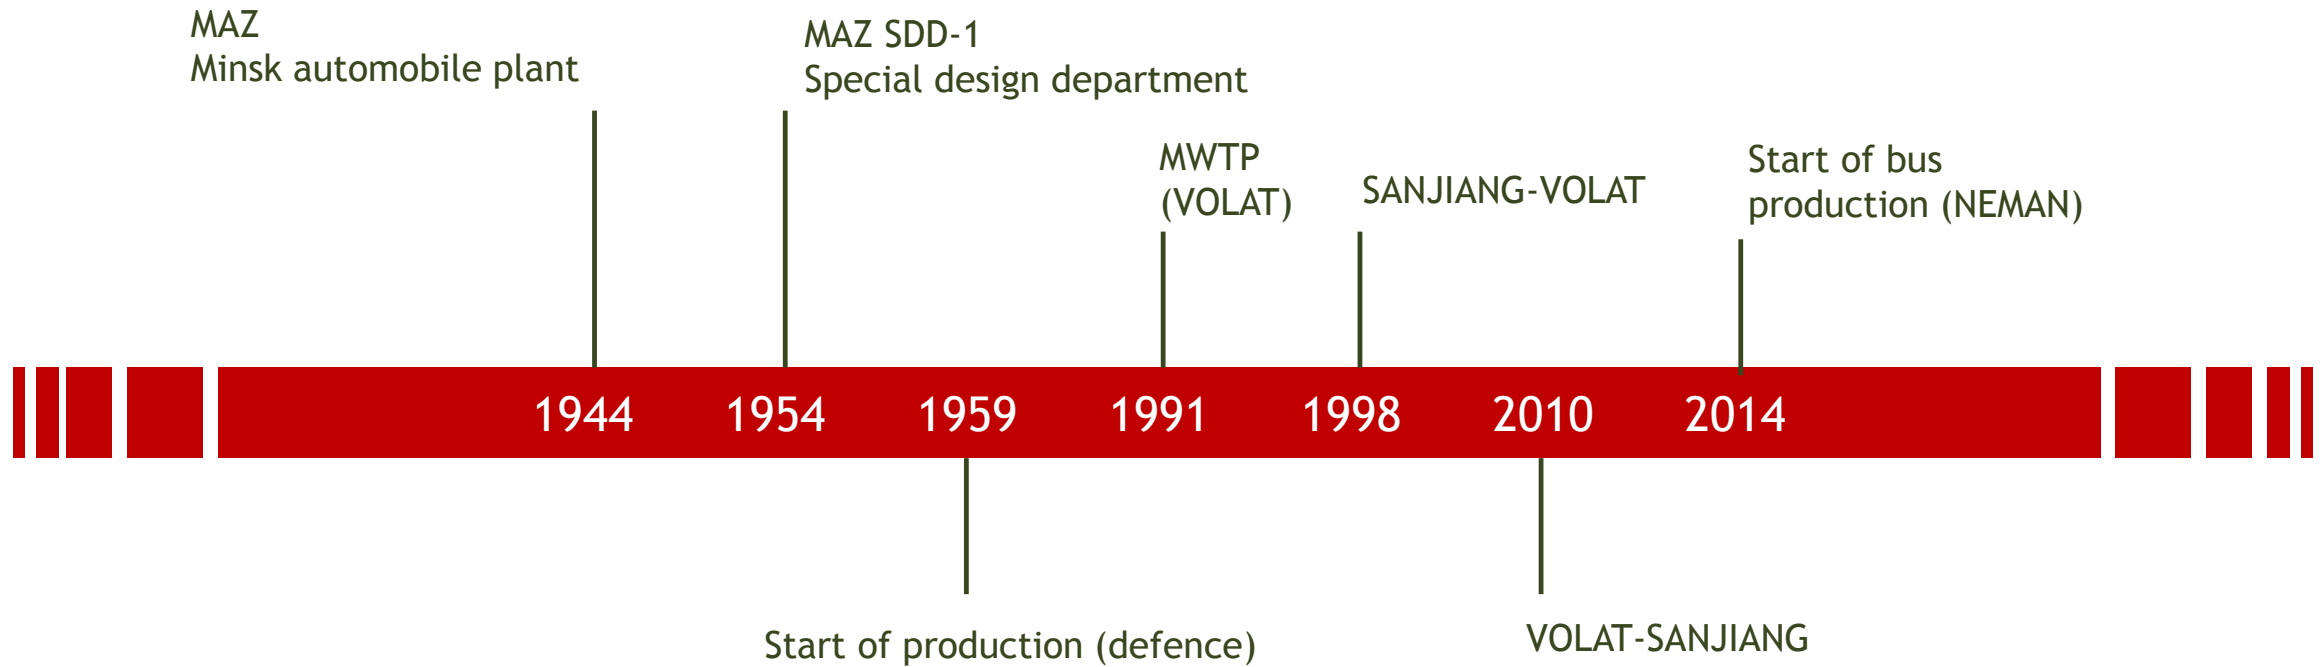

VOLVO

BUSES

VEHICLES OVERCOMING ALL OBSTACLES

HISTORY

NEMAN-420211-511

City bus

VOLAT

Passenger capacity	44 (20 seats)
Engine power	170 h.p. (E-5)
Max. speed	90 km/h

NEMAN-420224-511

Intercity bus

VOLAT

Passenger capacity	31 (29 seats)
Engine power	170 h.p. (E-5)
Max. speed	90 km/h

NEMAN-420234-511

Tourist bus

VOLAT

Passenger capacity	28 (28 seats)
Engine power	170 h.p. (E-5)
Max. speed	90 km/h