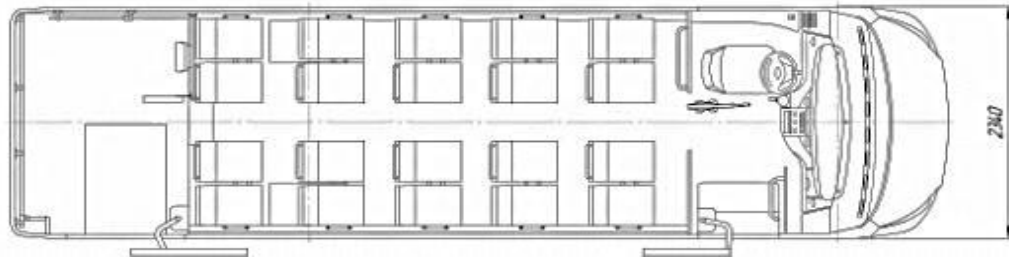

NEMAN-420224-511

Intercity bus

VOLAT

Passenger capacity	31 (29 seats)
Engine power	170 h.p. (E-5)
Max. speed	90 km/h

NEMAN-420234-511

Tourist bus

VOLAT

Passenger capacity	28 (28 seats)
Engine power	170 h.p. (E-5)
Max. speed	90 km/h

NEMAN-4202-511

Salon options

City bus

Intercity bus

Tourist bus

NEMAN - 420224

Intercity bus

VOLAT