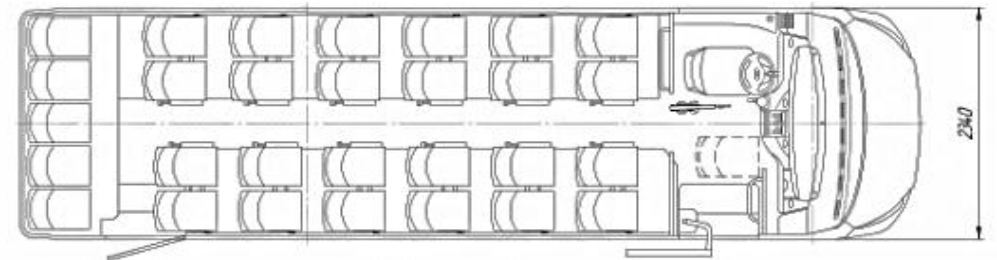

NEMAN-420224-511

Intercity bus

VOLAT

Passenger capacity	31 (29 seats)
Engine power	170 h.p. (E-5)
Max. speed	90 km/h

NEMAN-420234-511

Tourist bus

VOLAT

Passenger capacity	28 (28 seats)
Engine power	170 h.p. (E-5)
Max. speed	90 km/h

NEMAN-4202-511

Salon options

City bus

Intercity bus

Tourist bus

NEMAN - 420224

Intercity bus

VOLAT