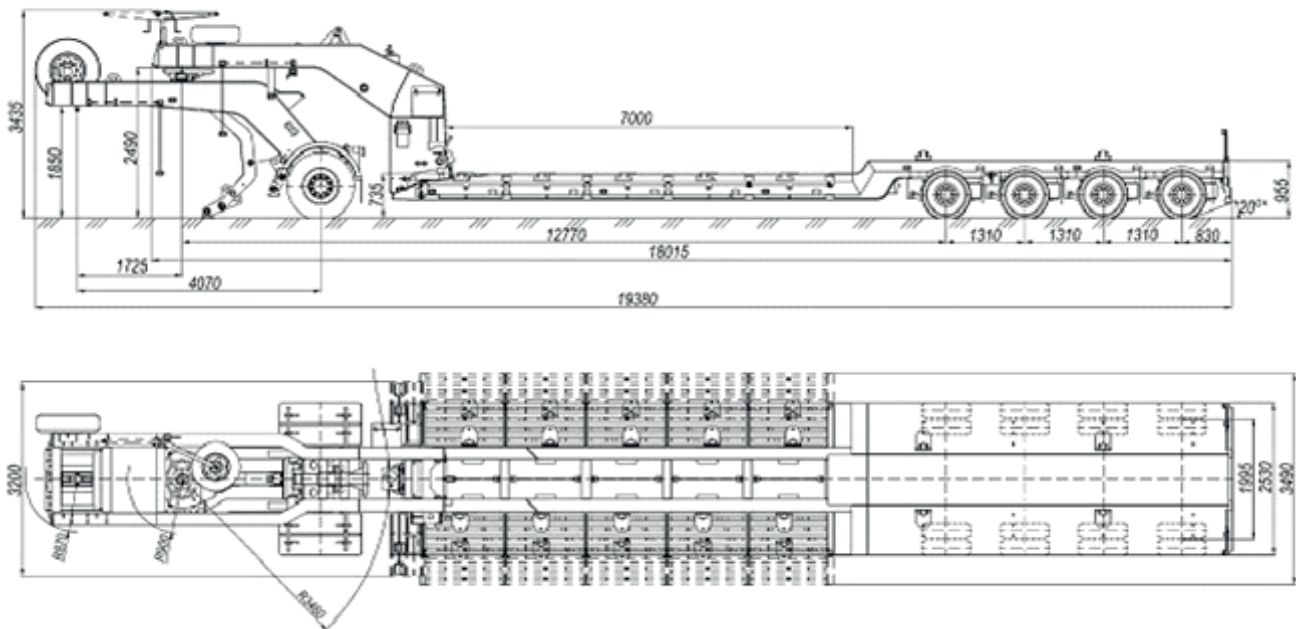

HEAVY-DUTY SEMITRAILER MZKT-820100

for transportation of track equipment and large-size loads

VOLAT

BPW axles

SPECIFICATIONS

Payload, kg	63 000
Curb weight, kg	18 000
Permissible weight on axles, kg	4x11 675
Fifth wheel load, kg	19 100
Loading platform length, mm	7 000
Platform width, mm	3 490
Loading height, mm	955
Max. speed, km/h	60
Tyres/busbar/quantity	235/75 R17,5 /gable/16+2
Suspension/number of axles	pneumatic /4/2
King pin, inch	3,5
Brake system	pneumatical